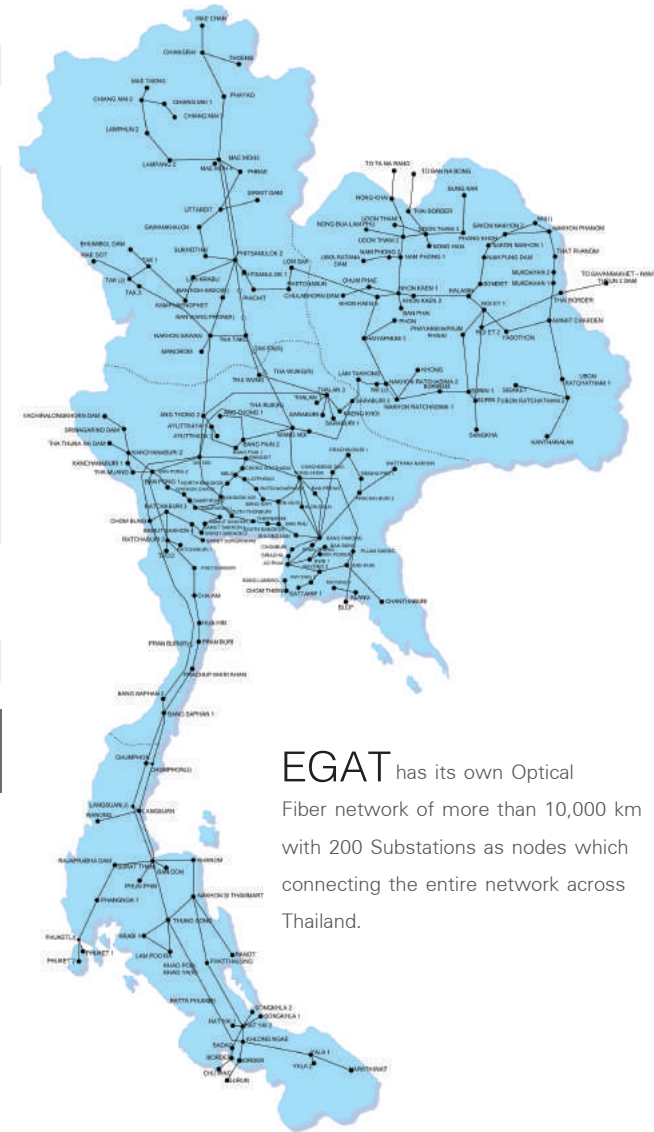

EGAT TELECOM

Electricity is a vital engine for growth, development and prosperity for the country.

EGAT presently builds, owns and operates several types and sizes of power plants across the country.

Optical Composite Overhead Ground Wire (OPGW)

EGAT's Communication network was designed and built in the feature of OPGW which installed along transmission line across the whole country. OPGW is the overhead ground wire fill with optical fiber. Due to its installing location, OPGW network is a very high reliable network without any effects from power transmitting.

EGAT has its own Optical Fiber network of more than 10,000 km with 200 Substations as nodes which connecting the entire network across Thailand.